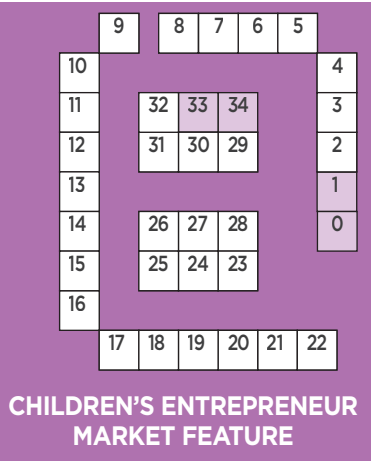

THE OKC HOME + OUTDOOR LIVING SHOW

PRESENTED BY

MARCH 21-23
OKC Fairgrounds

MOVE-IN INFORMATION

TUESDAY NOON - 6 P.M.

WEDNESDAY & THURSDAY 8 A.M. - 6 P.M.

THURSDAY 1 P.M. - 6 P.M.

VEHICLES WILL BE MOVED OFF OF THE SHOW FLOOR AT 1 P.M. THURSDAY TO ALLOW THURSDAY AFTERNOON MOVE-IN EXHIBITS ACCESS.

EXHIBITOR LOUNGE

CONCESSIONS

CONCESSIONS