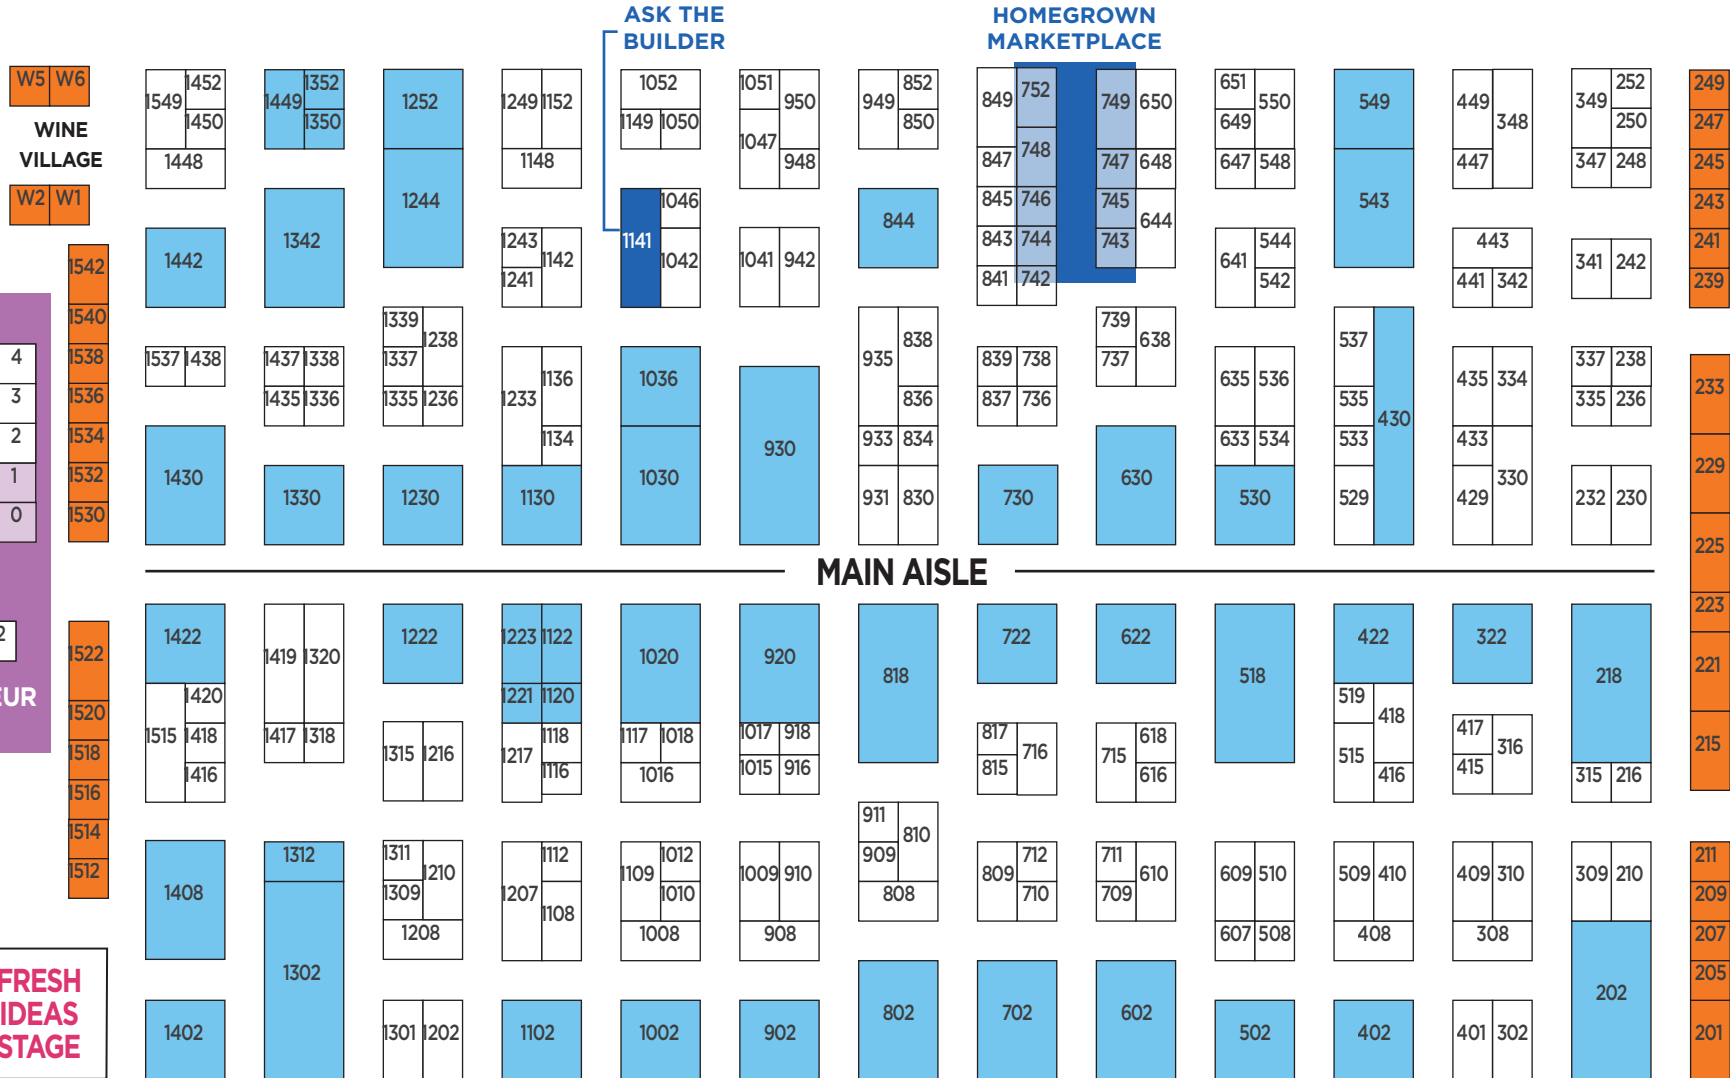

THE OKC HOME + OUTDOOR LIVING SHOW

PRESENTED BY

MARCH 21-23
OKC Fairgrounds

MOVE-IN INFORMATION

TUESDAY NOON - 6 P.M.

WEDNESDAY & THURSDAY 8 A.M. - 6 P.M.

THURSDAY 1 P.M. - 6 P.M.

VEHICLES WILL BE MOVED OFF OF THE SHOW FLOOR AT 1 P.M. THURSDAY TO ALLOW THURSDAY AFTERNOON MOVE-IN EXHIBITS ACCESS.

EXHIBITOR LOUNGE

CONCESSIONS

CONCESSIONS